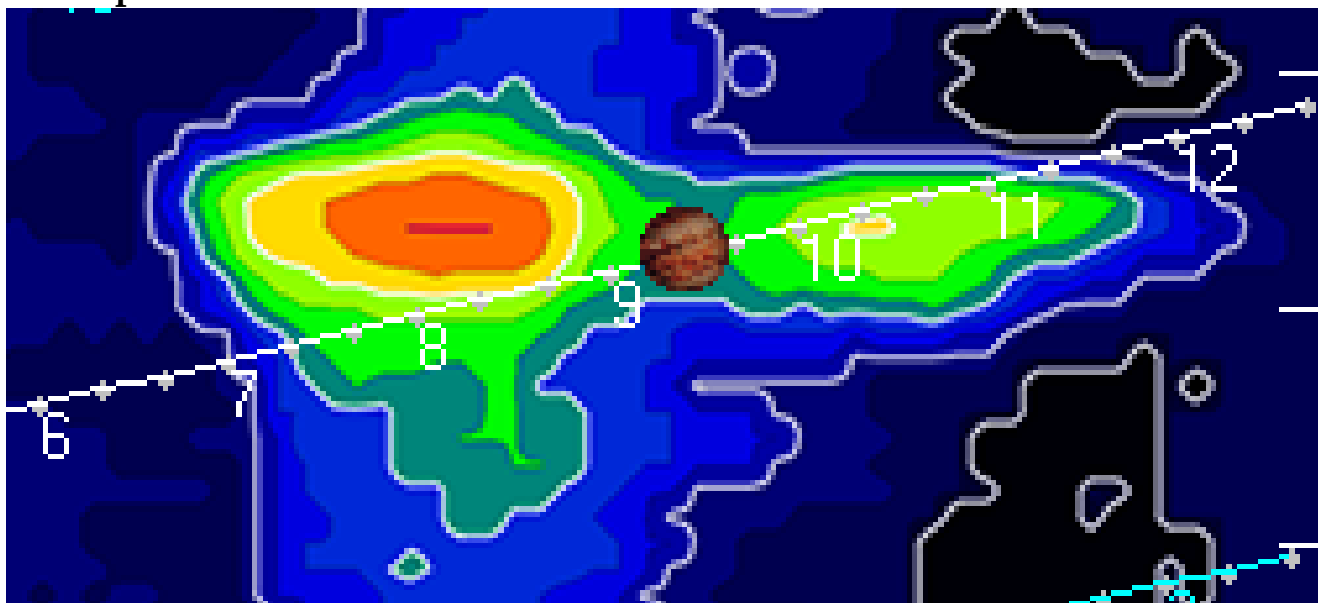

TWB Observation Target Dec 18, 2014 – Wednesday night / Thursday morning  
Beam Steering 15° S, 0° EW On Duty: 0630UTC / 0130 LOCAL

Phase plane at transit 0924 UTC

TFD Array 20 MHz HPBW 15° NS x 35° EW